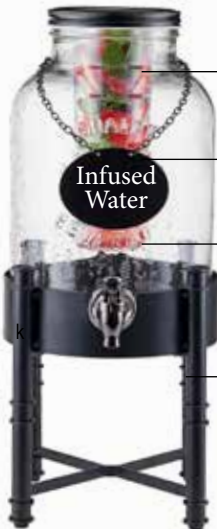

Industrious presentation

Petite glass mugs are perfect for tastings, see page 231

Channel for use with domes, see page 89

Leveling feet

Rotating platform adjusts stand height from 6 3/4" to 8 3/4"

Rack sits flat or can be adjusted to a 15° angle

INDUSTRIAL COLLECTION™

Upgrade your buffet or serving presentation with TableCraft's Industrial Collection™. Raw and refined with quality construction of mixed materials to add unique, custom designs and industrial style to your décor. Natural Acacia wood provides warm, earthy texture, while metal piping and rivets add modern, mechanical elements. Perfect for dressing up your buffet or serving meat and cheese boards, appetizers, entrees and desserts.

Dispenser includes an ice core and infuser

Chalkboard Necklace included with Dispenser

Glass vessel is beautifully embellished for a trendy, nostalgic vibe

Beverage Dispenser Base complements the dispenser's industrial styling. Base can also be used for the BDG2000 Glass Beverage Dispenser